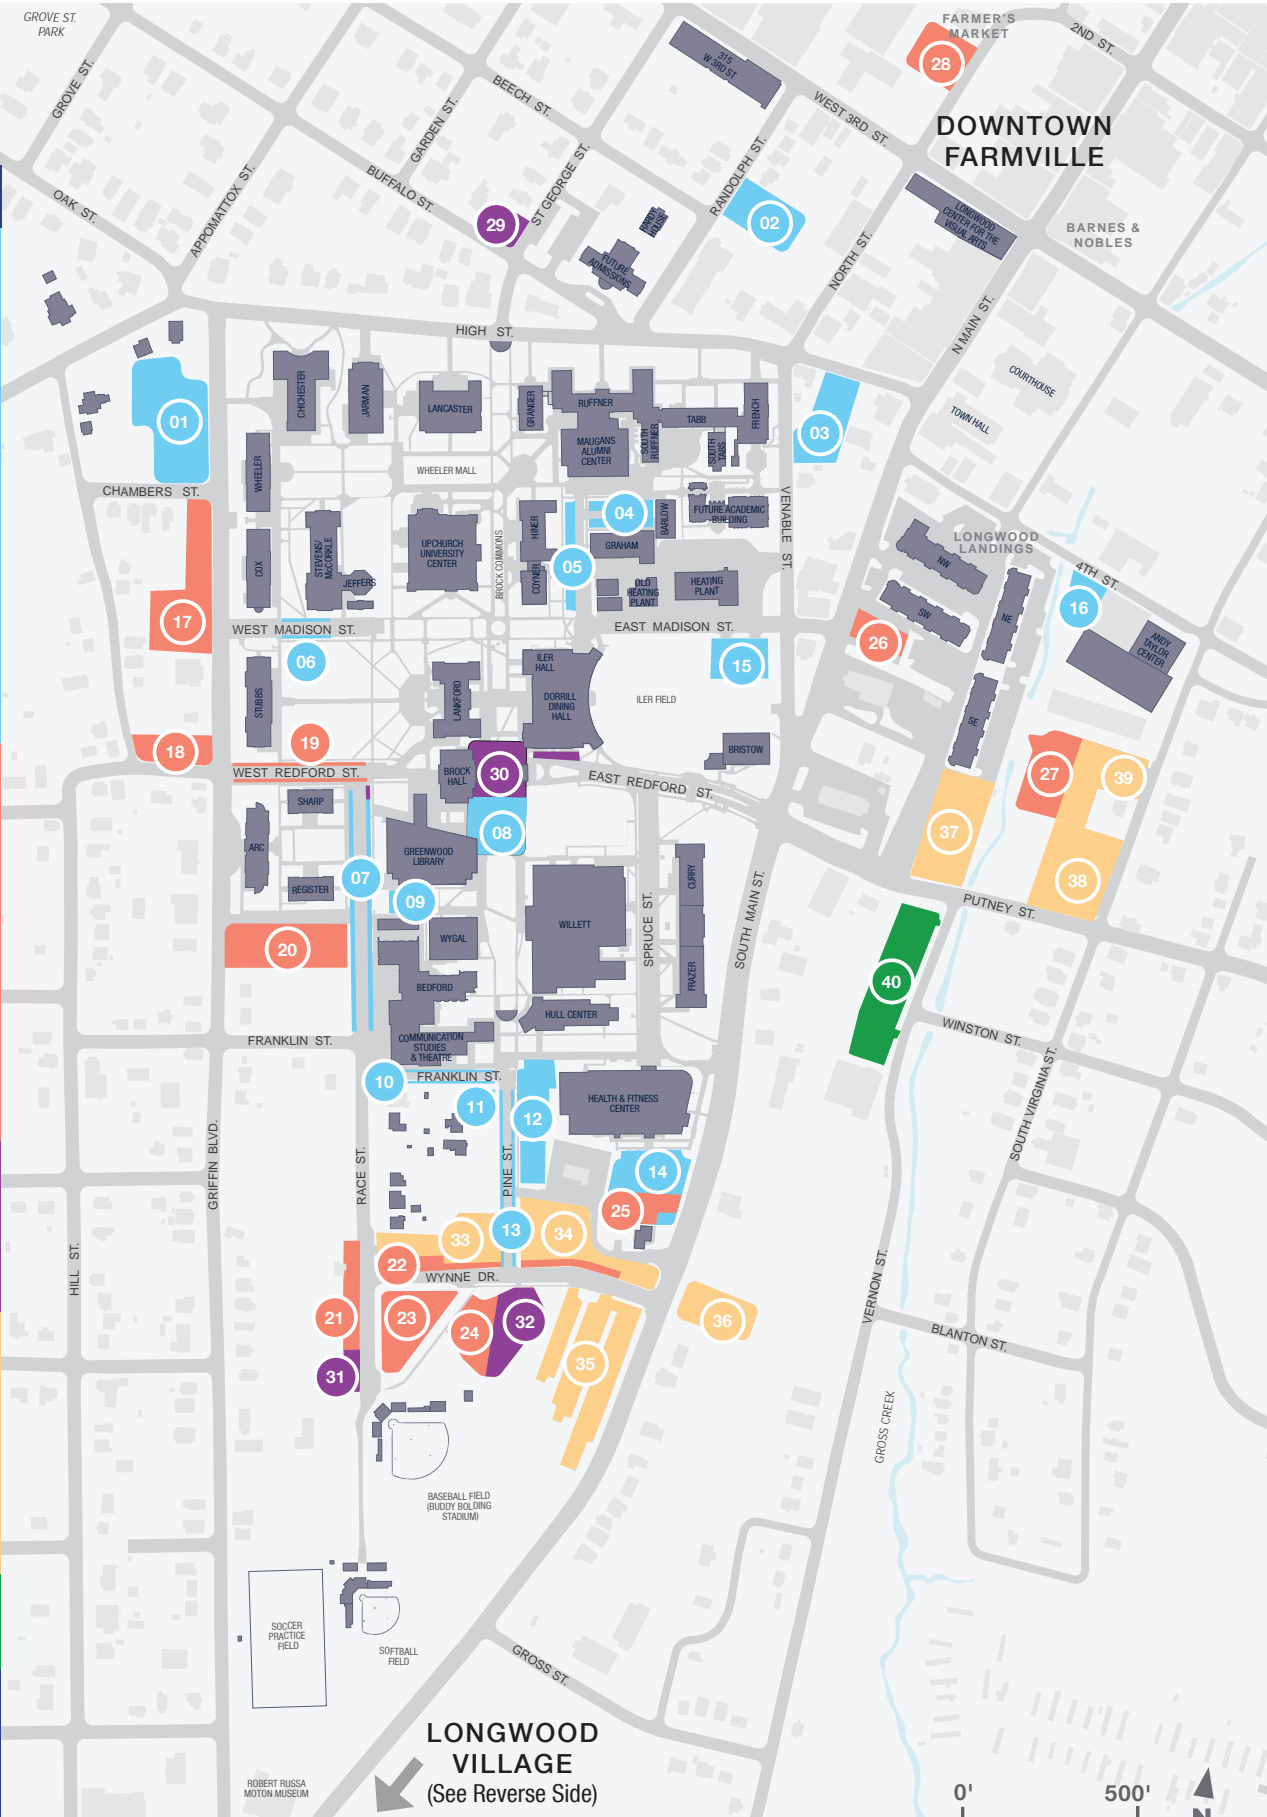

LANCER PARK
(See Reverse Side)

DOWNTOWN FARMVILLE

PARKING KEY	
FACULTY/STAFF	
Wheeler Lot	01
Randolph St. Lot	02
High St. Lot	03
Graham Lot	04
Coyner/Hiner Lot	05
West Madison St.	06
Race St.	07
Brock Garage	08
Library Lot	09
Franklin St.	10
Comm Arts Lot	11
Hull Lot	12
Pine St.	13
Frazer Lot	14
Bristow Lot	15
Andy Taylor Center Lot	16
COMMUTER	
Cox Lot	17
Stubbs Lot	18
West Redford St.	19
Vine St. Lot	20
Race St.	21
Wynne N. Lot	22
Wynne S. Lot	23
Pine St. South Lot	24
Upper Frazer Lot	25
Landings West Lot	26
Virginia St. Lot	27
Farmer's Market Lot	28
VISITOR	
Buffalo St. Lot	29
Brock Garage	30
Race St.	31
Pine St. South Lot	32
RESIDENTIAL	
Wynne N. Lot	33
Hooper Lot	34
Wynne Tiers Lot	35
Main St. Lot	36
Landings South Lot	37
Virginia St. Lot	38
Putney St. Lot	39
CONTRACTOR	
Vernon St. Lot	40
Email: Parking@Longwood.edu Website: Longwood.edu/parking	

LONGWOOD VILLAGE
(See Reverse Side)

Lancer Park

PARKING LEGEND

- Visitor
- Faculty/Staff
- Freshmen
- Lancer Part Apts/
Townhouses
- North/South Lancer
Park Residents

Longwood Village

PARKING LEGEND

- Residential
- Visitor