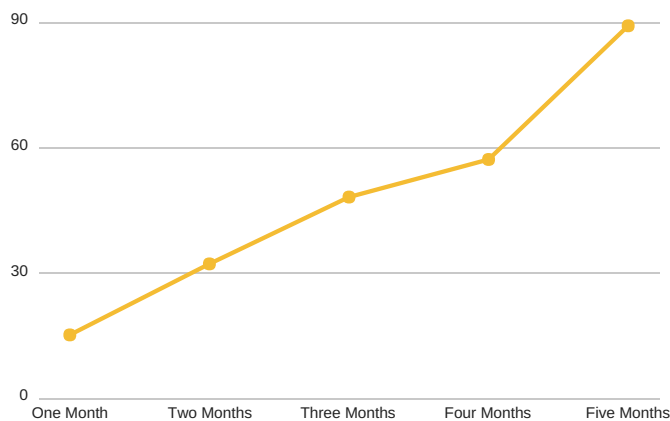

The numbers don't lie! You get more done with Parcel Pup!

% increase of productivity by month after purchase of Parcel Pup