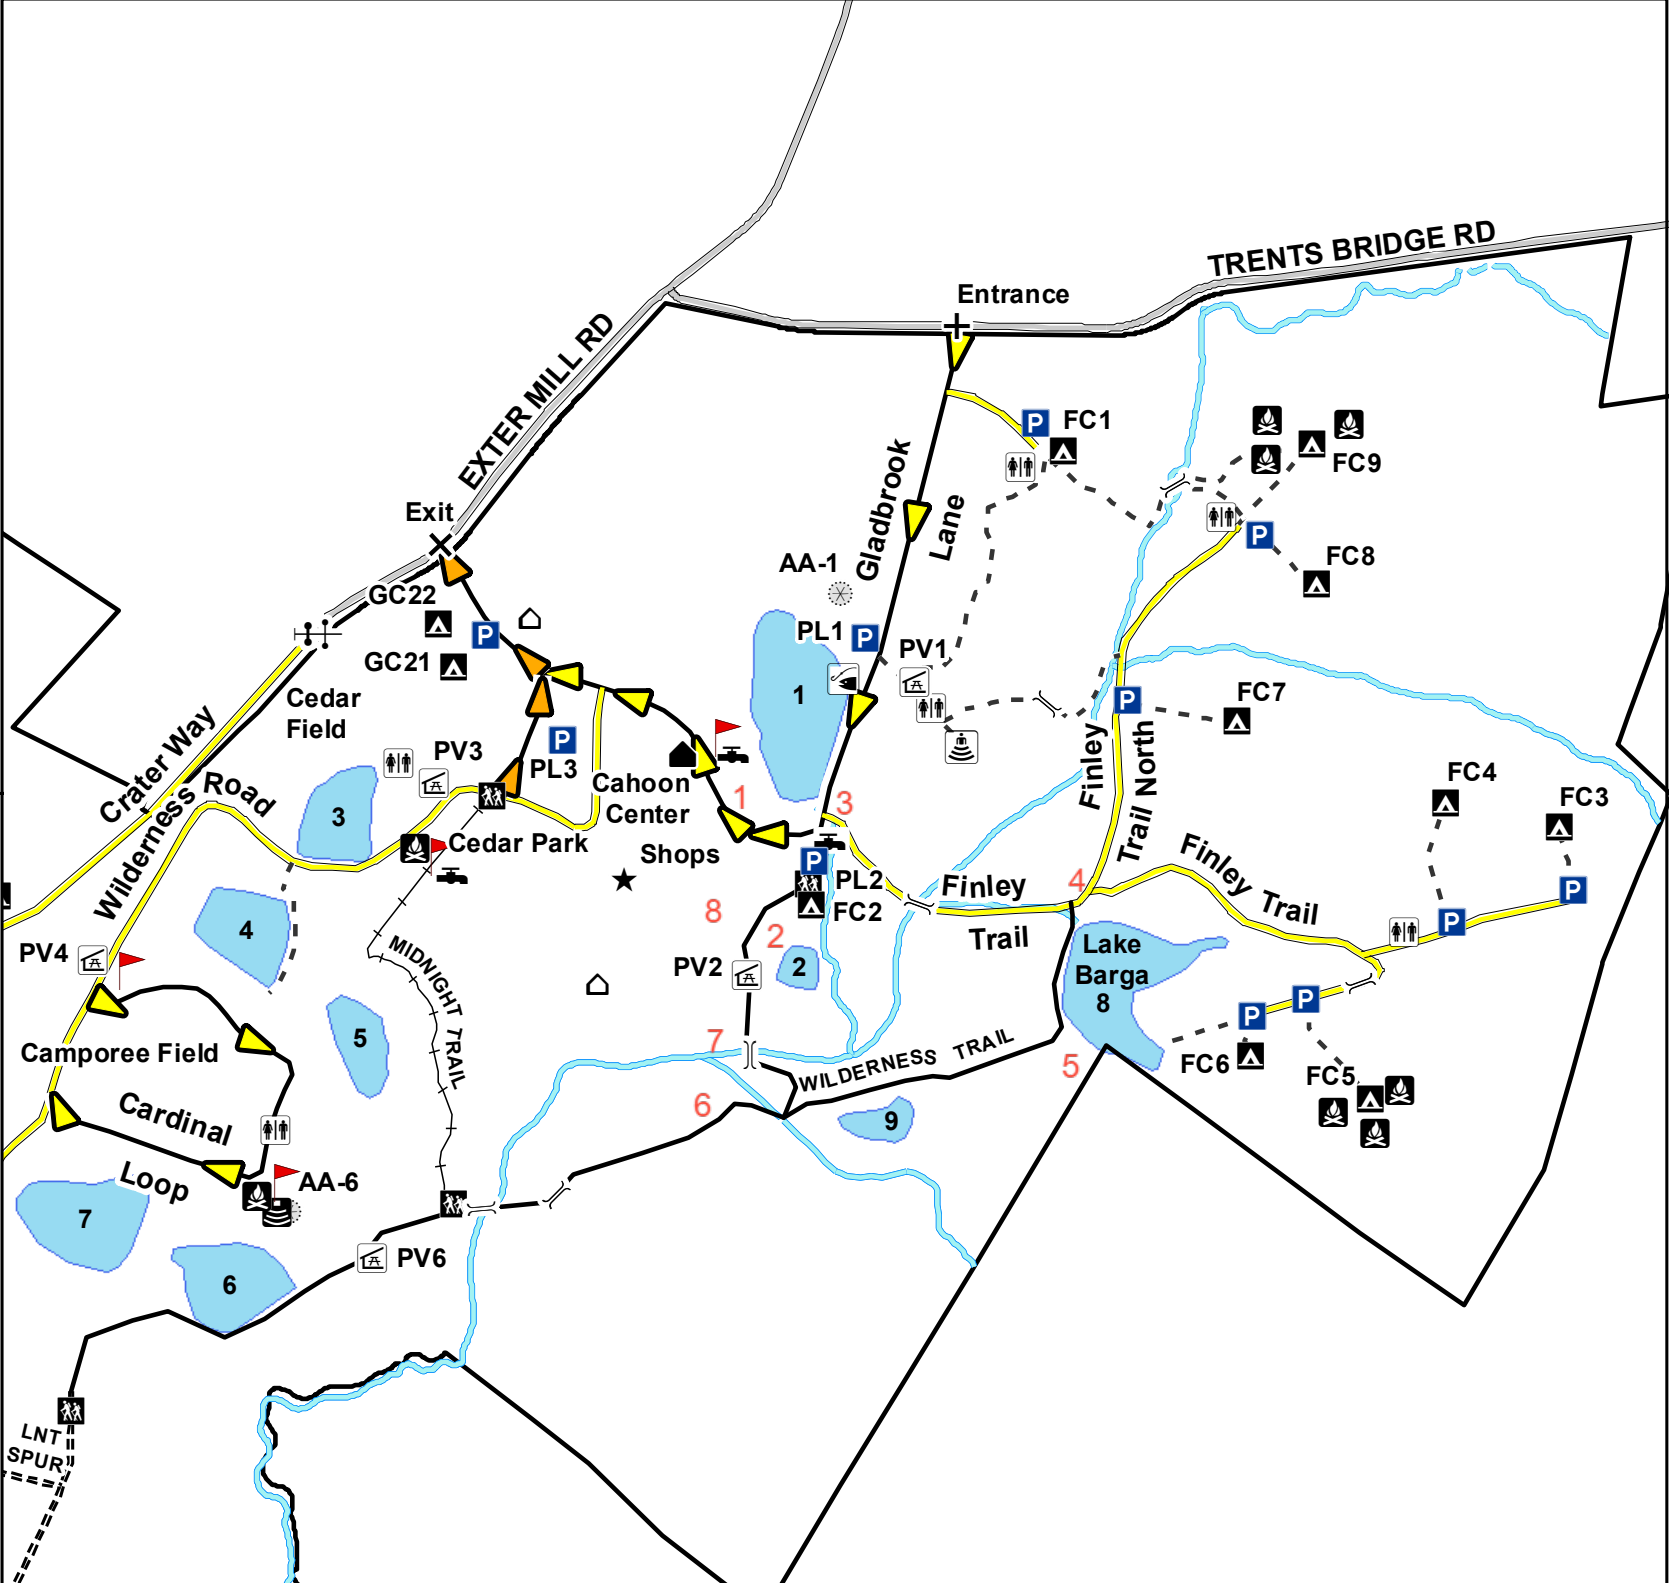

Albright Scout Reservation: Camp Finley Area

- Activity Area
- ASR Entrance
- ASR Exit
- Amphitheater
- Bridge
- Cahoon Center
- Campsite
- Chapel
- Dock
- Flag Pole
- Fire Ring
- Locked Gate
- Hay Shed
- Latrine
- Parking
- Pavilion
- Shops
- Trailhead
- Water
- Leave No Trace (LNT) Trail
- Midnight Trail
- Wilderness Trail
- unnamed trail
- One Way Road
- Camp Roads
- Co. Roads
- Streams

Imagery Credits: