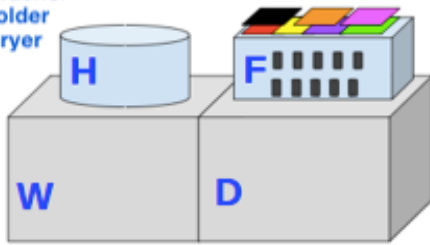

One and Done!

"H": Hamper
"W": Washer
"F": Folder
"D": Dryer

Wizard Wash

Things that make our machine stand out from the rest:

The Wizard Wash increases efficiency by 87% compared to other machines!

Don't worry about oversized washer and dryer machines. The Wizard Wash is a compact size machine that is only 20 inches wide, 22 inches deep, and 30 inches tall.