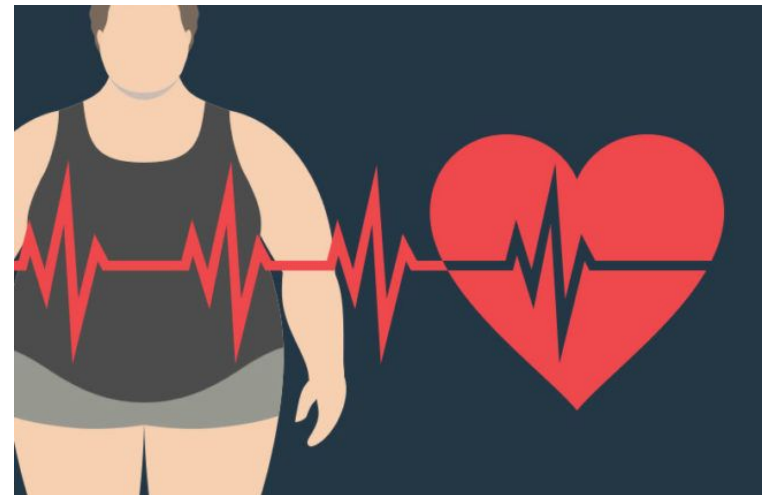

©robertogiomi

fit
FOR
life

The logo features the words "fit", "FOR", and "life" stacked vertically. "fit" and "life" are in a bold, blue, sans-serif font, while "FOR" is in a green, outlined, sans-serif font. To the right of the text is a large, stylized arc composed of two curved segments: a green one on top and a blue one on the bottom, resembling a partial smile or a protective shield.